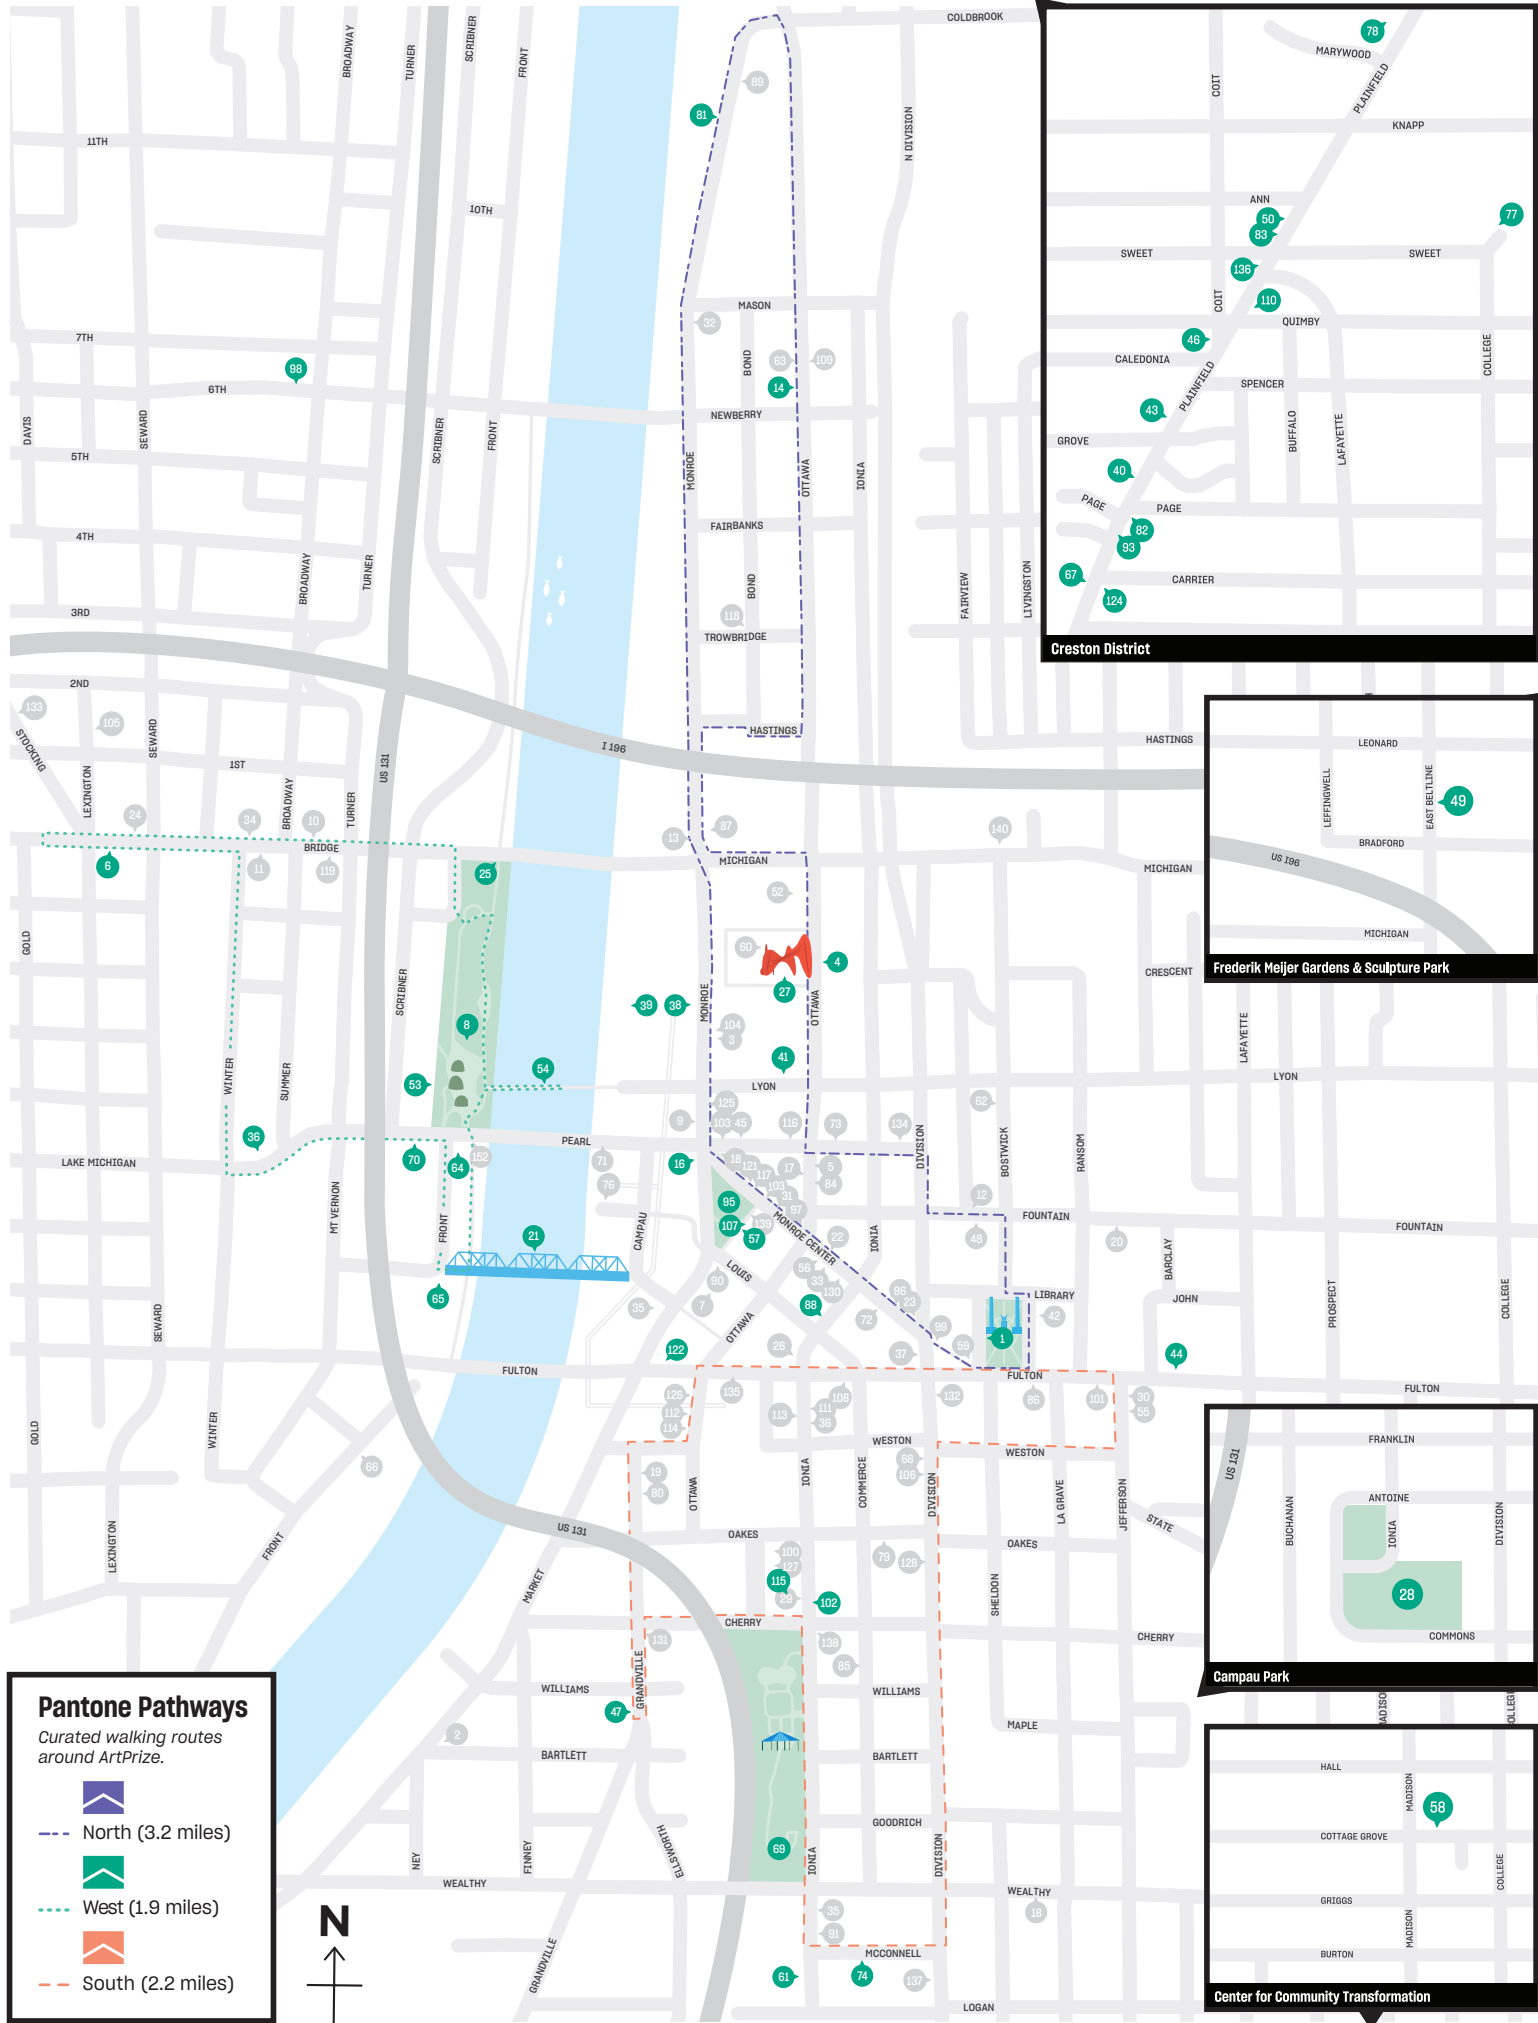

Pantone Pathways

Curated walking routes around ArtPrize.

- North (3.2 miles)
- West (1.9 miles)
- East (1.9 miles)
- South (2.2 miles)

Creston District

Frederik Meijer Gardens & Sculpture Park

Campau Park

Center for Community Transformation